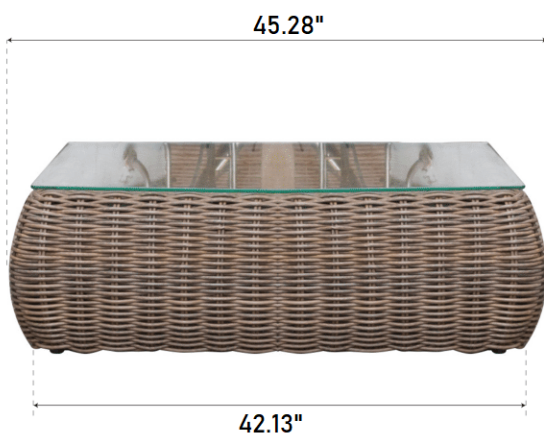

## SPECIFICATIONS

**Armchair (Single Sofa): 41.34" x 36.61" x 25.59"**

**Sofa (Triple Sofa): 82.68" x 36.61" x 25.59"**

**Table: 45.28" x 27.56" x 14.57"**