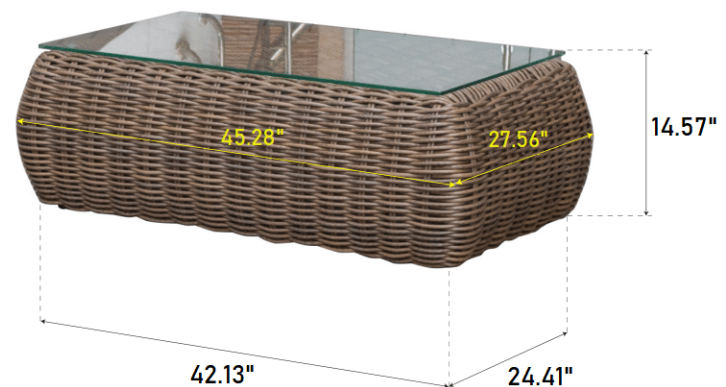

## SPECIFICATIONS

**Armchair (Single Sofa): 41.34" x 36.61" x 25.59"**

**Sofa (Triple Sofa): 82.68" x 36.61" x 25.59"**

**Table: 45.28" x 27.56" x 14.57"**