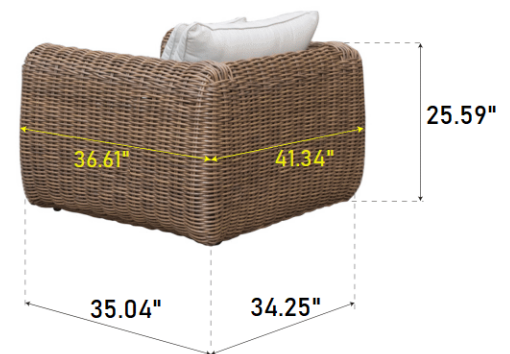

## SPECIFICATIONS

**Armchair (Single Sofa): 41.34" x 36.61" x 25.59"**

**Sofa (Triple Sofa): 82.68" x 36.61" x 25.59"**

**Table: 45.28" x 27.56" x 14.57"**