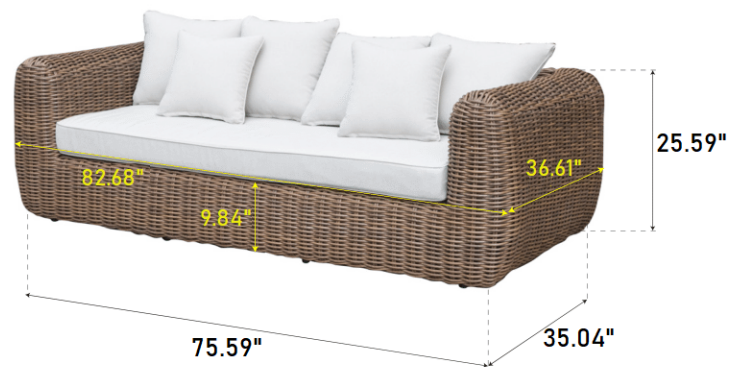

## SPECIFICATIONS

**Armchair (Single Sofa): 41.34" x 36.61" x 25.59"**

**Sofa (Triple Sofa): 82.68" x 36.61" x 25.59"**

**Table: 45.28" x 27.56" x 14.57"**