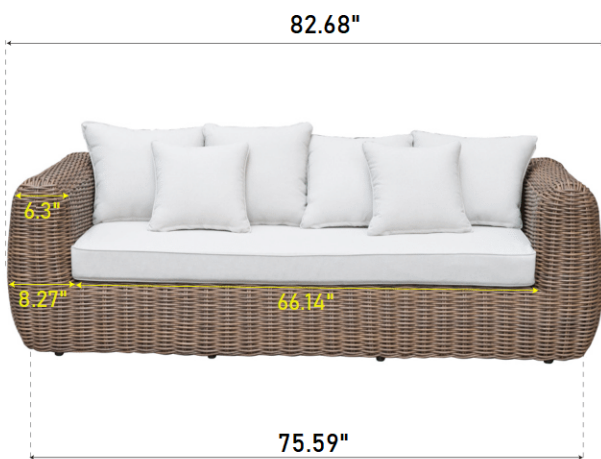

## SPECIFICATIONS

**Armchair (Single Sofa): 41.34" x 36.61" x 25.59"**

**Sofa (Triple Sofa): 82.68" x 36.61" x 25.59"**

**Table: 45.28" x 27.56" x 14.57"**